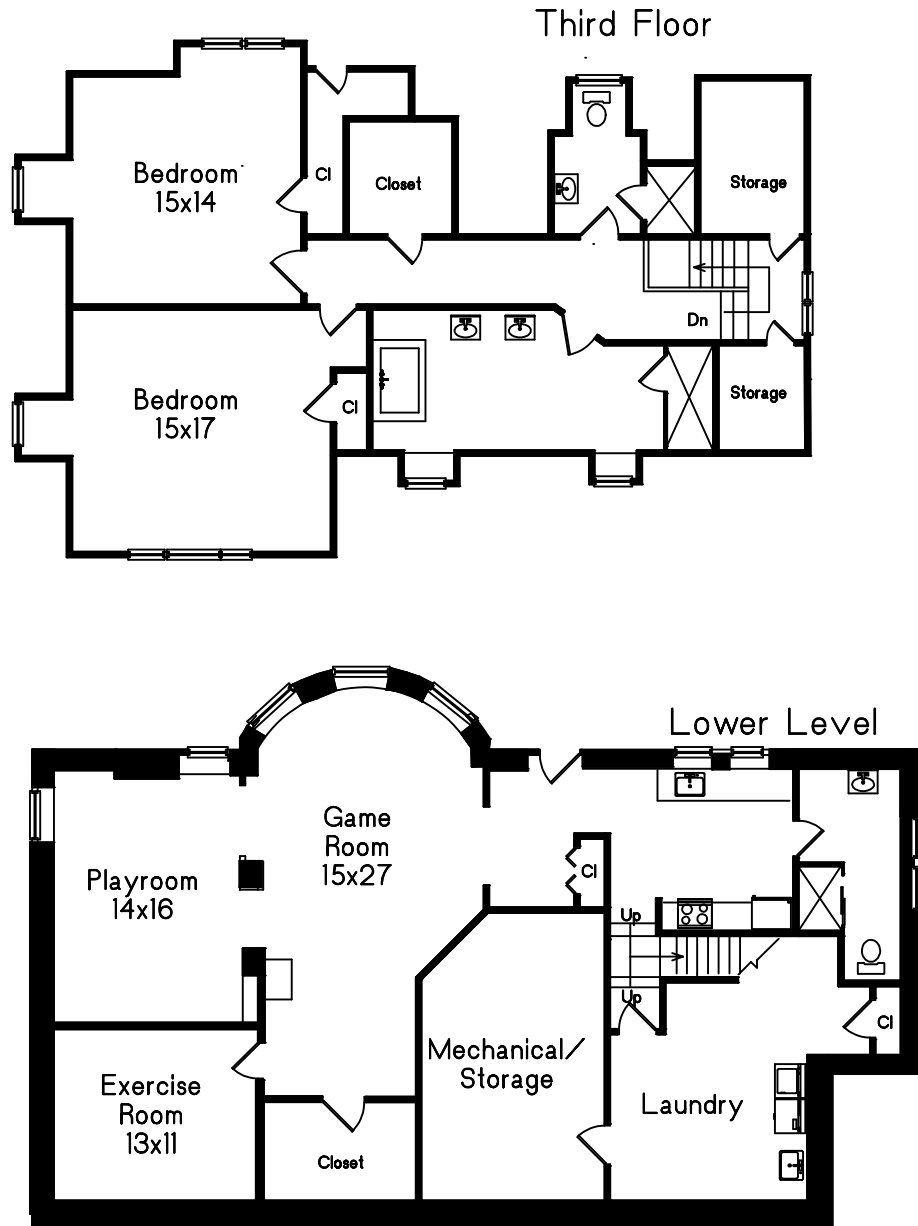

284 Franklin Street Newton, MA

Prepared for Historic Homes

C Carol Meyer
M 781-455-8100
Copyright 2020

This drawing is an artistic rendering intended for marketing purposes only. The dimensions and/or square footage are approximate and should be verified by an independent source. This drawing is copyright protected and therefore licensed for use by those named on the floor plan.