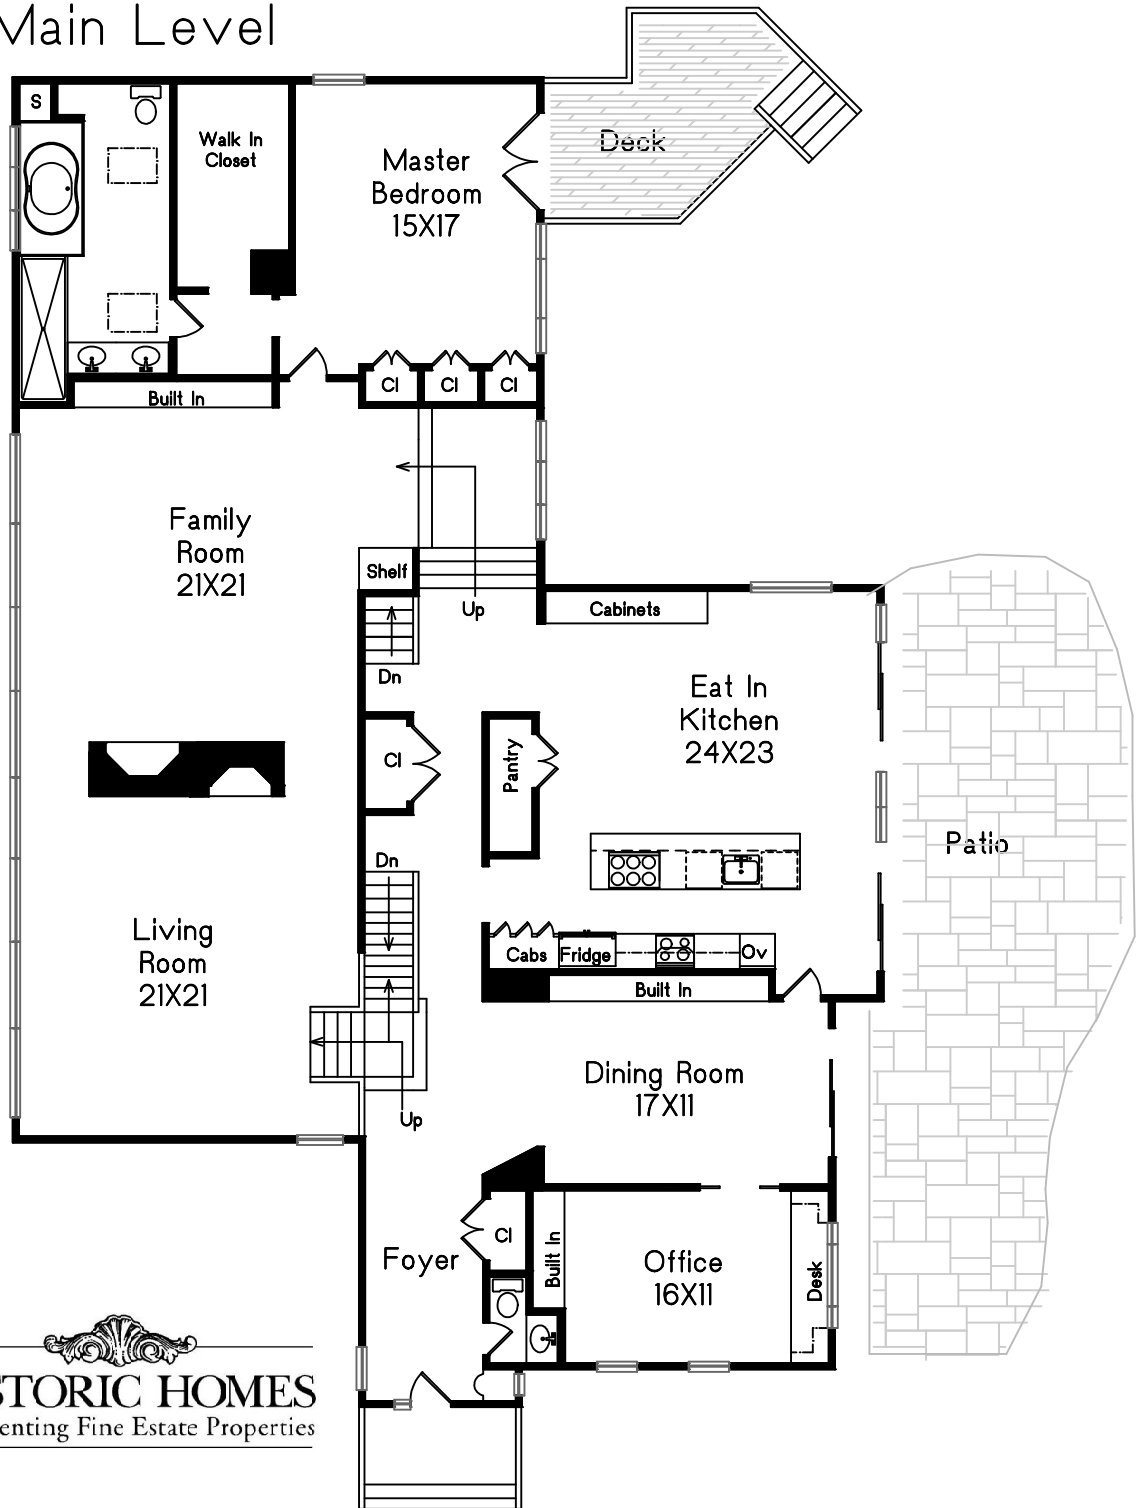

171 Heath Street Chestnut Hill, MA

Main Level

HISTORIC HOMES
Representing Fine Estate Properties

Prepared for Historic Homes, Inc.
Miceal and Conor Chamberlain

C Carol Meyer
781-455-8100
Copyright 2018

This drawing is an artistic rendering intended for marketing purposes only. The dimensions and/or square footage are approximate and should be verified by an independent source. This drawing is copyright protected and therefore licensed for use by those named on the floor plan.