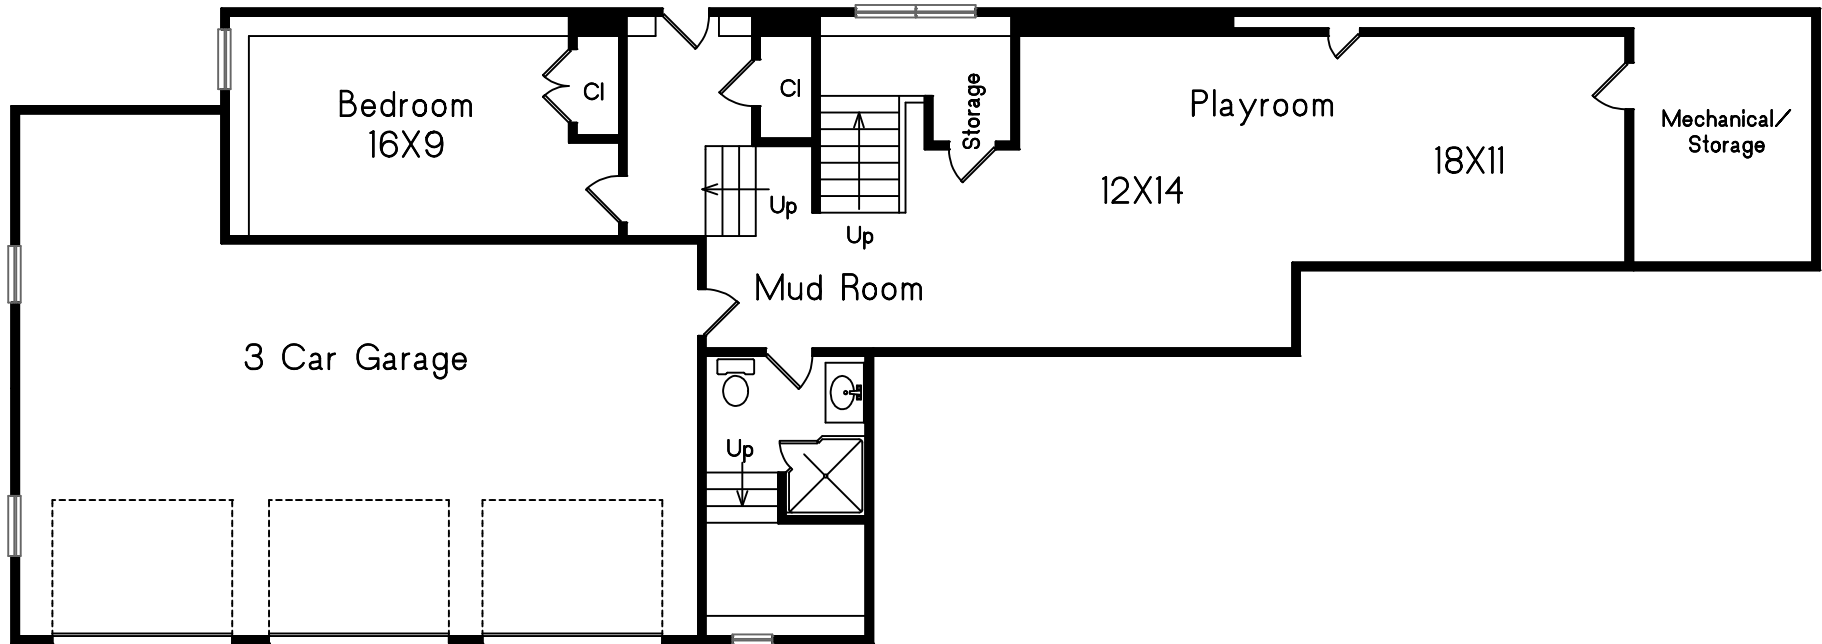

30 Aston Road Chestnut Hill, MA

Lower Level

HISTORIC HOMES
Representing Fine Estate Properties

Prepared for Historic Homes, Inc.
Micéal and Conor Chamberlain

This drawing is an artistic rendering intended for marketing purposes only. The dimensions and/or square footage are approximate and should be verified by an independent source. This drawing is copyright protected and therefore licensed for use by those named on the floor plan.