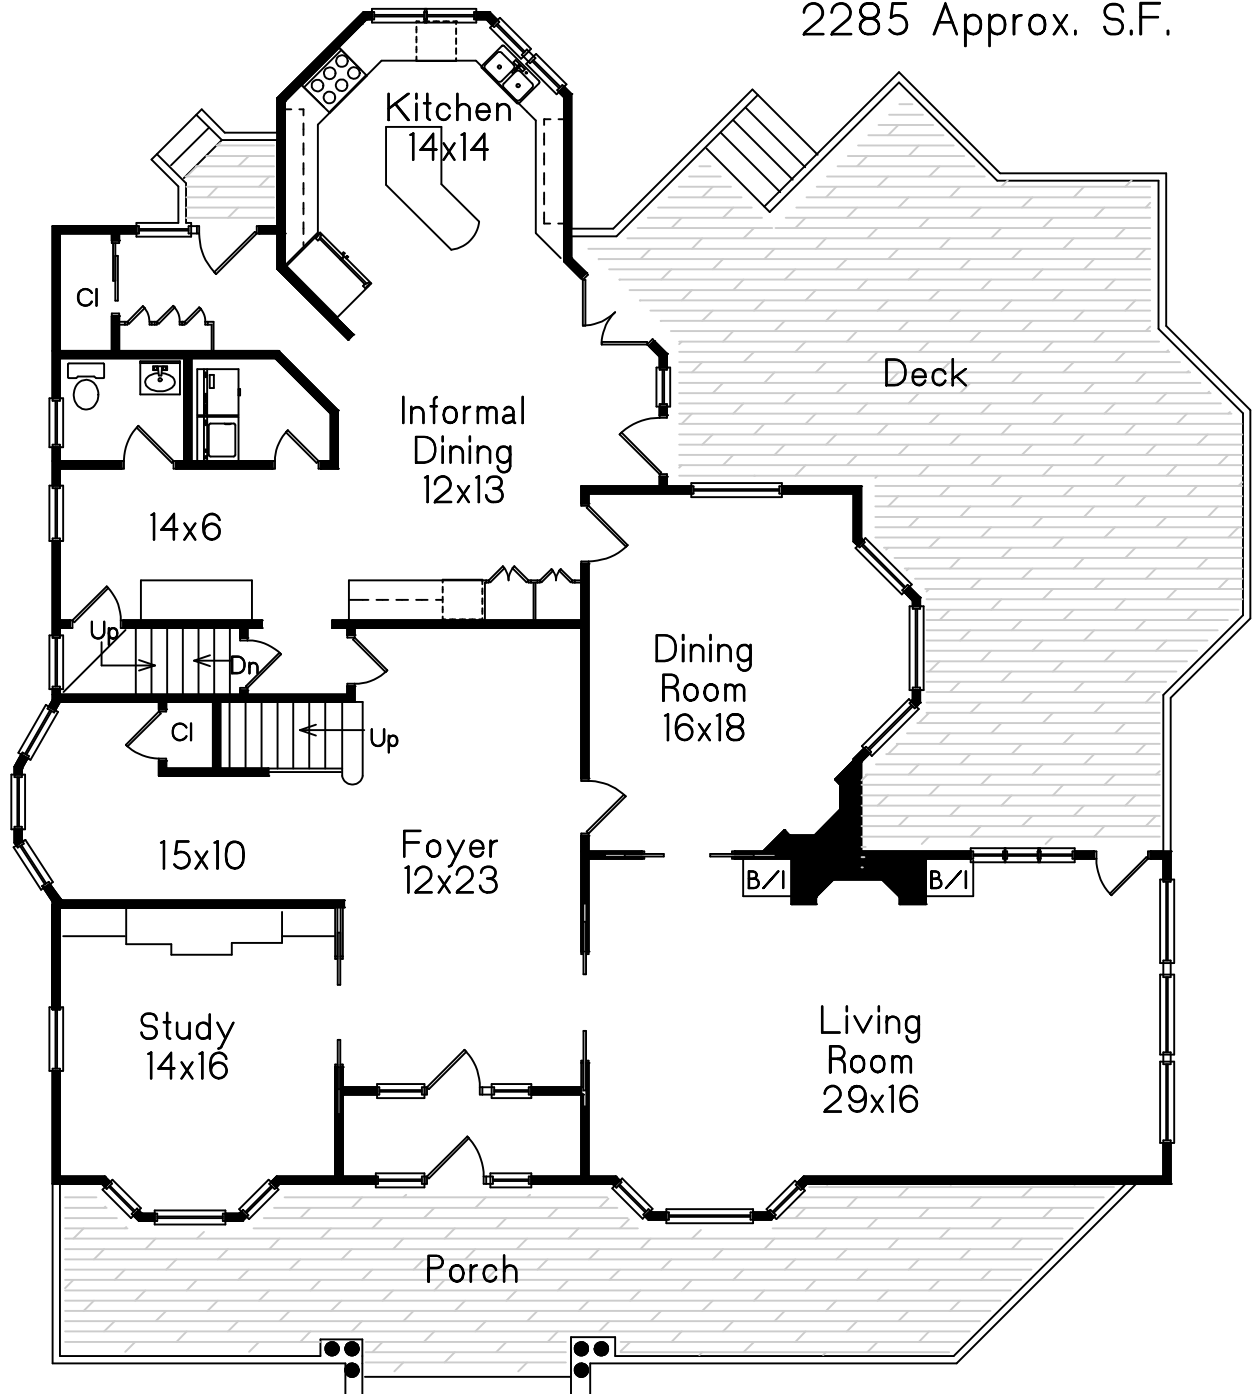

62 Lenox Street Newton, Massachusetts

First Floor
2285 Approx. S.F.

Prepared for Historic Homes Boston

C Carol Meyer
M 781-455-8100
Copyright 2018

This drawing is an artistic rendering intended for marketing purposes only. The dimensions and/or square footage are approximate and should be verified by an independent source. This drawing is copyright protected and therefore licensed for use by those named on the floor plan.