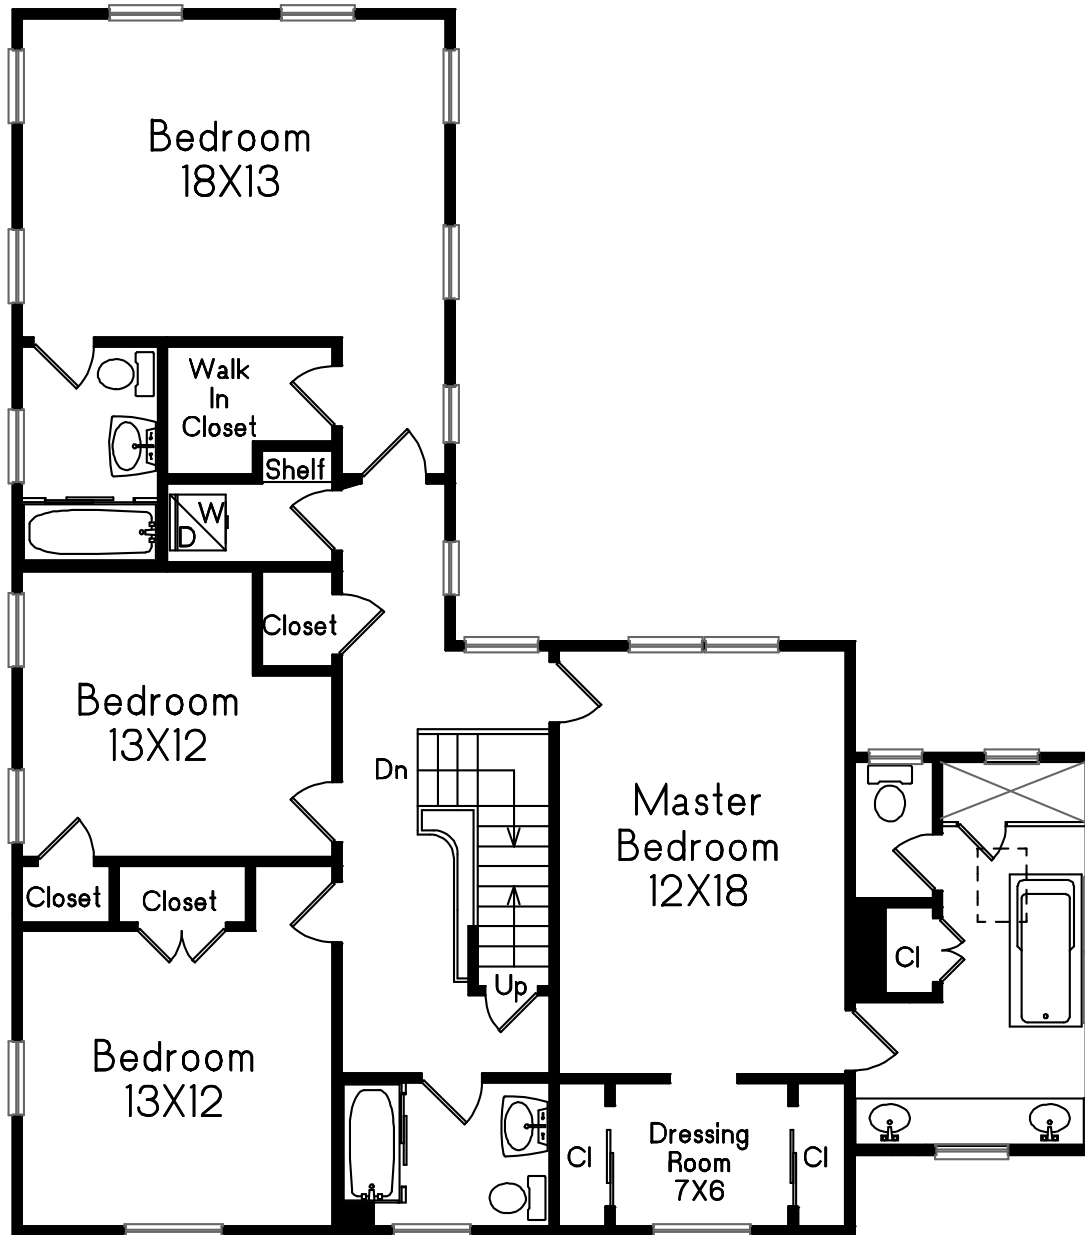

15 Metacomet Road Waban, MA

Second Floor

Prepared for Amy Sucoff
Historic Homes

C **Carol Meyer**
M 781-455-8100
Copyright 2016

This drawing is an artistic rendering intended for marketing purposes only. The dimensions and/or square footage are approximate and should be verified by an independent source. This drawing is copyright protected and therefore licensed for use by those named on the floor plan.