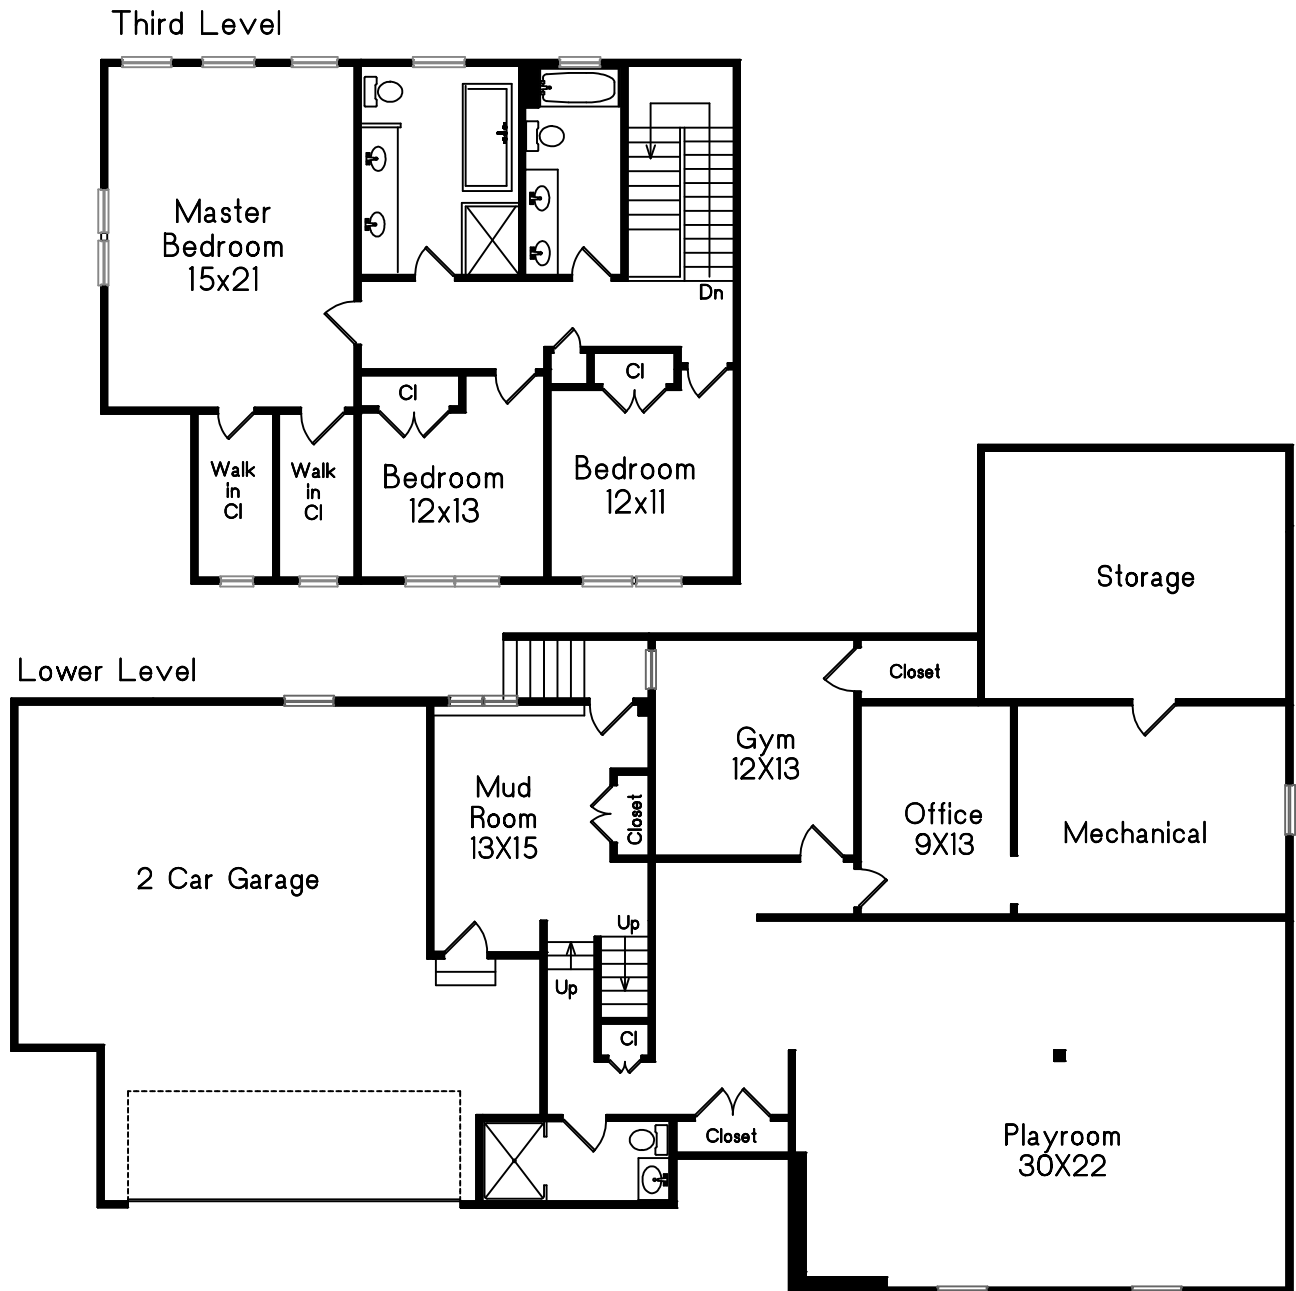

# 45 Martha's Lane Brookline, MA

Prepared for Debbie Drucker & Amy Sucoff  
Historic Homes Boston

**C** Carol Meyer  
**M** 781-455-8100  
Copyright 2016

This drawing is an artistic rendering intended for marketing purposes only. The dimensions and/or square footage are approximate and should be verified by an independent source. This drawing is copyright protected and therefore licensed for use by those named on the floor plan.