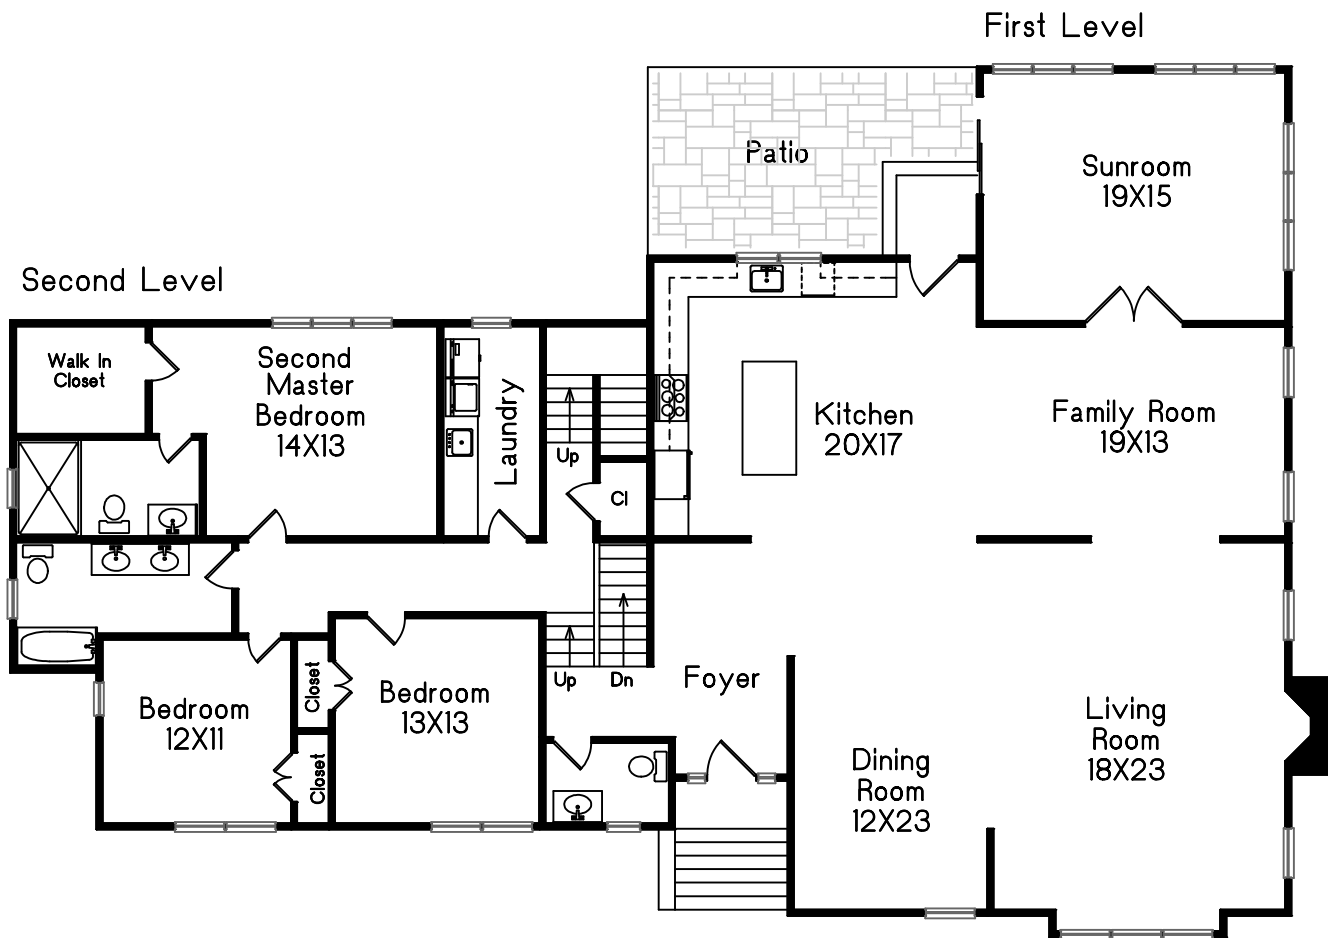

# 45 Martha's Lane Brookline, MA

Prepared for Debbie Drucker & Amy Sucoff  
Historic Homes Boston

**C** Carol Meyer  
**M** 781-455-8100  
Copyright 2016

This drawing is an artistic rendering intended for marketing purposes only. The dimensions and/or square footage are approximate and should be verified by an independent source. This drawing is copyright protected and therefore licensed for use by those named on the floor plan.