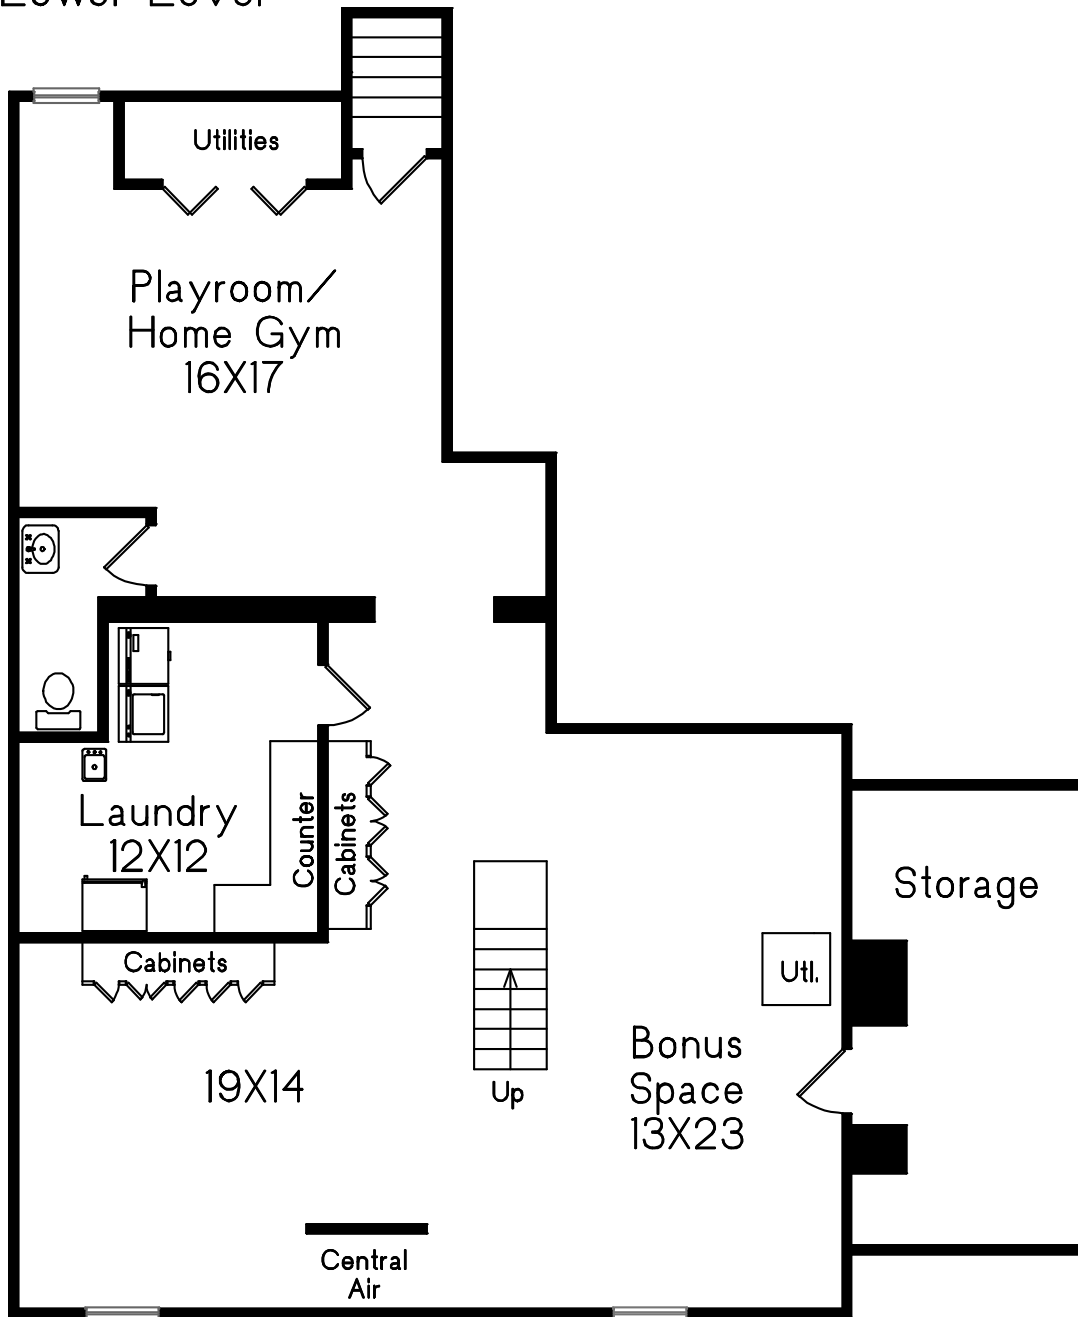

15 Metacomet Road Waban, MA

Lower Level

Prepared for Amy Sucoff
Historic Homes

C Carol Meyer
M 781-455-8100
Copyright 2016

This drawing is an artistic rendering intended for marketing purposes only. The dimensions and/or square footage are approximate and should be verified by an independent source. This drawing is copyright protected and therefore licensed for use by those named on the floor plan.