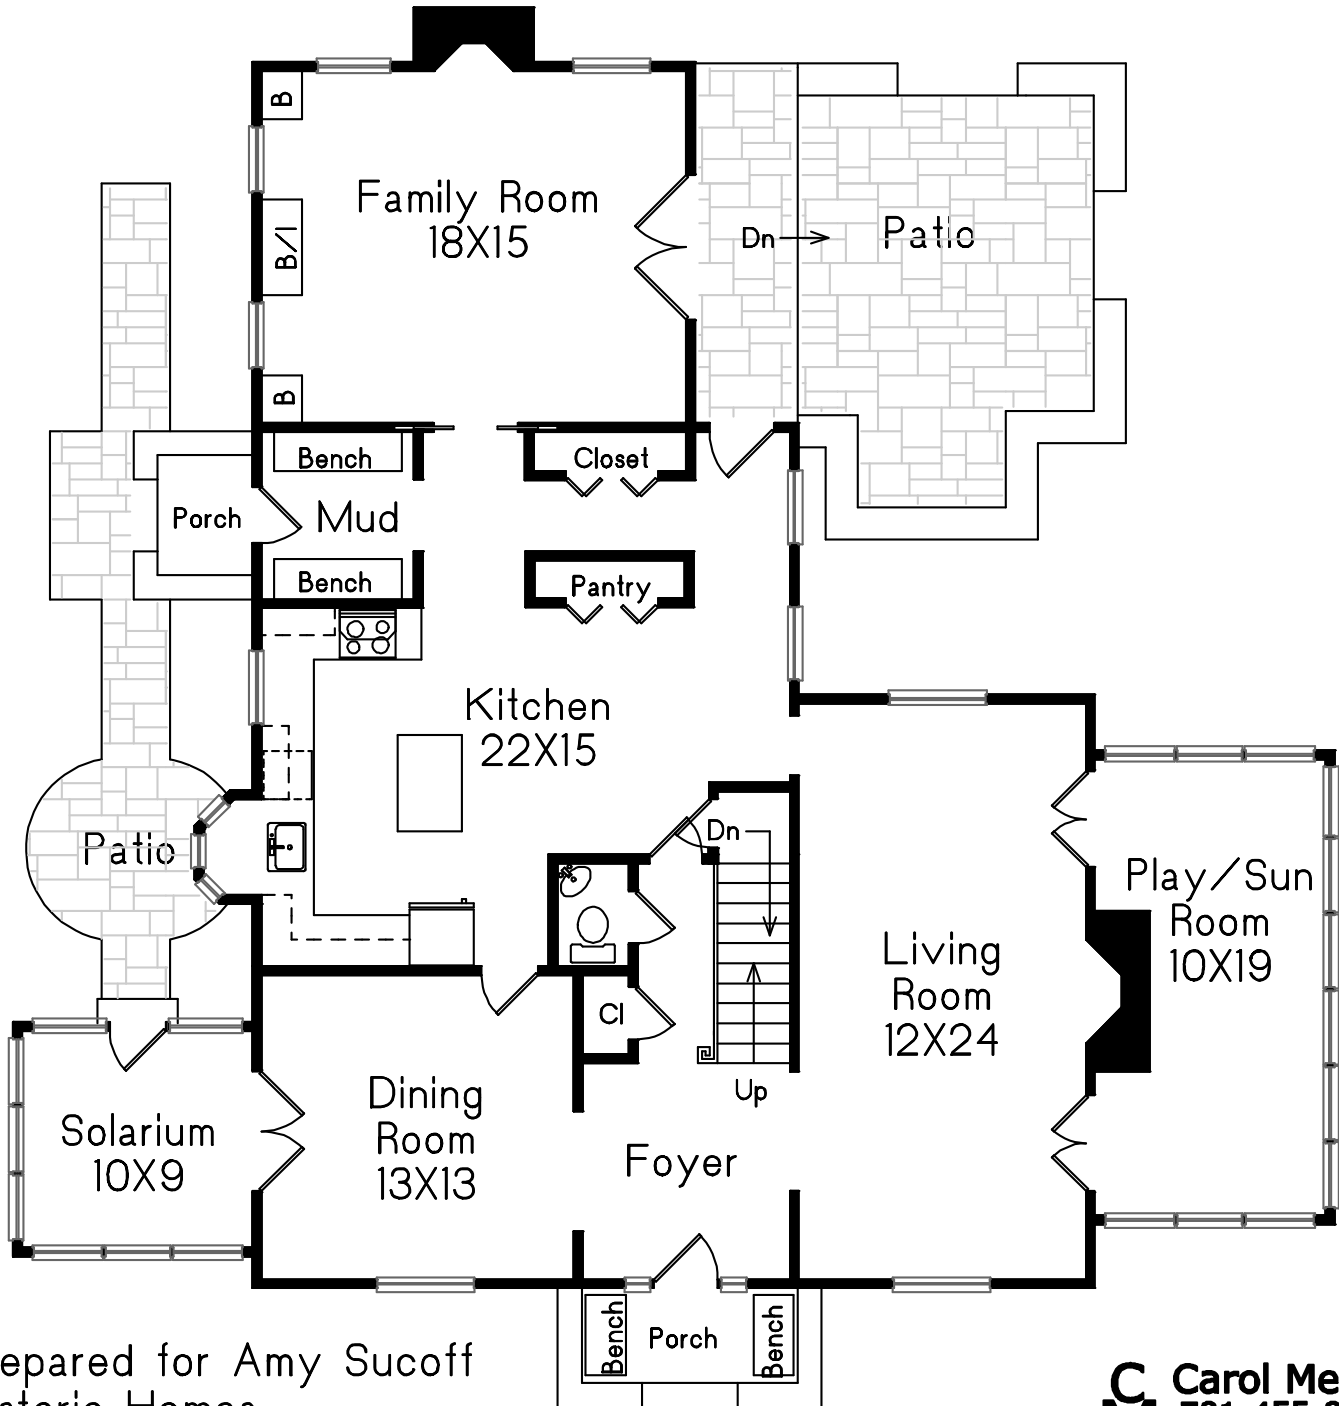

# 15 Metacomet Road Waban, MA

First Floor

Prepared for Amy Sucoff  
Historic Homes

**C** Carol Meyer  
**M** 781-455-8100  
Copyright 2016

This drawing is an artistic rendering intended for marketing purposes only. The dimensions and/or square footage are approximate and should be verified by an independent source. This drawing is copyright protected and therefore licensed for use by those named on the floor plan.