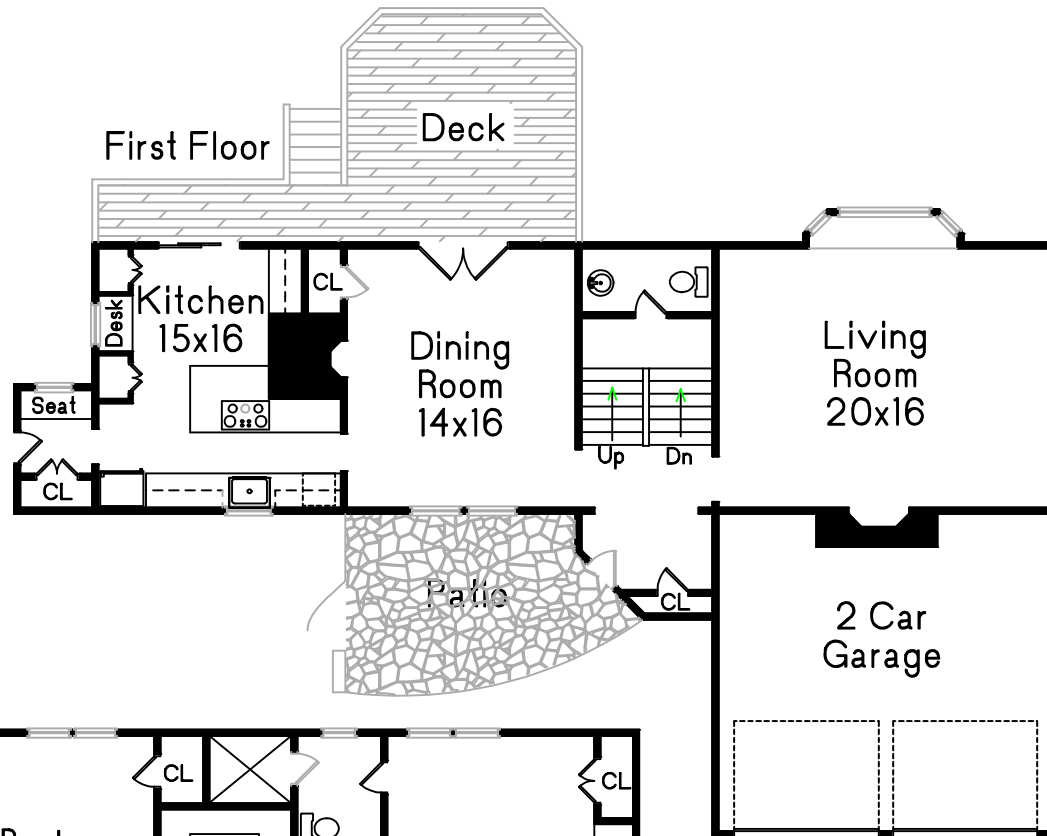

**11 Irving Road
Waban, MA**

Second Floor

Lower Level

Prepared for Amy Sucoff
Historic Homes

C Carol Meyer
M 781-455-8100
Copyright 2016

This drawing is an artistic rendering intended for marketing purposes only. The dimensions and/or square footage are approximate and should be verified by an independent source. This drawing is copyright protected and therefore licensed for use by those named on the floor plan.