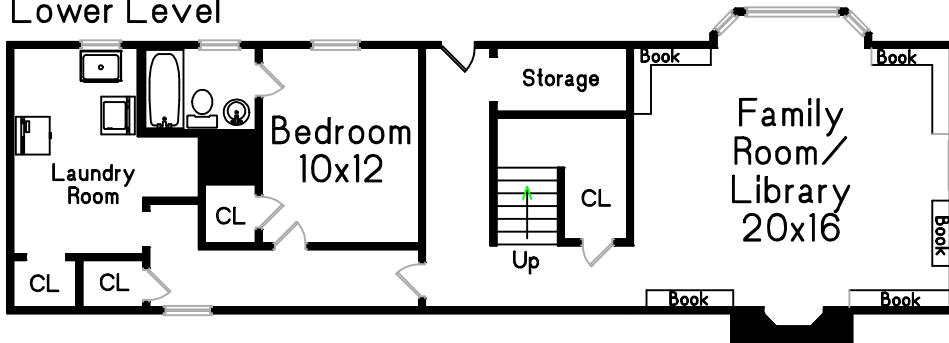

**11 Irving Road
Waban, MA**

Second Floor

Lower Level

Prepared for Amy Sucoff
Historic Homes

C Carol Meyer
M 781-455-8100
Copyright 2016

This drawing is an artistic rendering intended for marketing purposes only. The dimensions and/or square footage are approximate and should be verified by an independent source. This drawing is copyright protected and therefore licensed for use by those named on the floor plan.